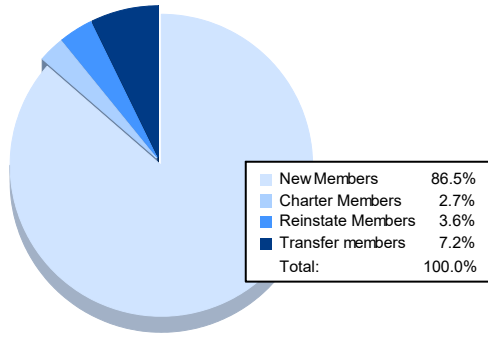

Year	New Clubs	Dropped Clubs	Gain/ Loss Clubs	New Members	Charter Members	Reinstate Members	Transfer Members	Total Member Added	Total Members Dropped	Gain/ Loss Members
2016-2017	1	0	1	126	29	8	11	174	247	-73
2017-2018	0	0	0	145	3	9	6	163	173	-10
2018-2019	0	0	0	99	2	10	9	120	135	-15
2019-2020	0	1	-1	69	5	7	13	94	178	-84
2020-2021	0	3	-3	96	3	4	8	111	157	-46
<b>Average</b>	<b>0</b>	<b>1</b>	<b>-1</b>	<b>107</b>	<b>8</b>	<b>8</b>	<b>9</b>	<b>132</b>	<b>178</b>	<b>-46</b>

### Membership Composition June 2021 Cumulative