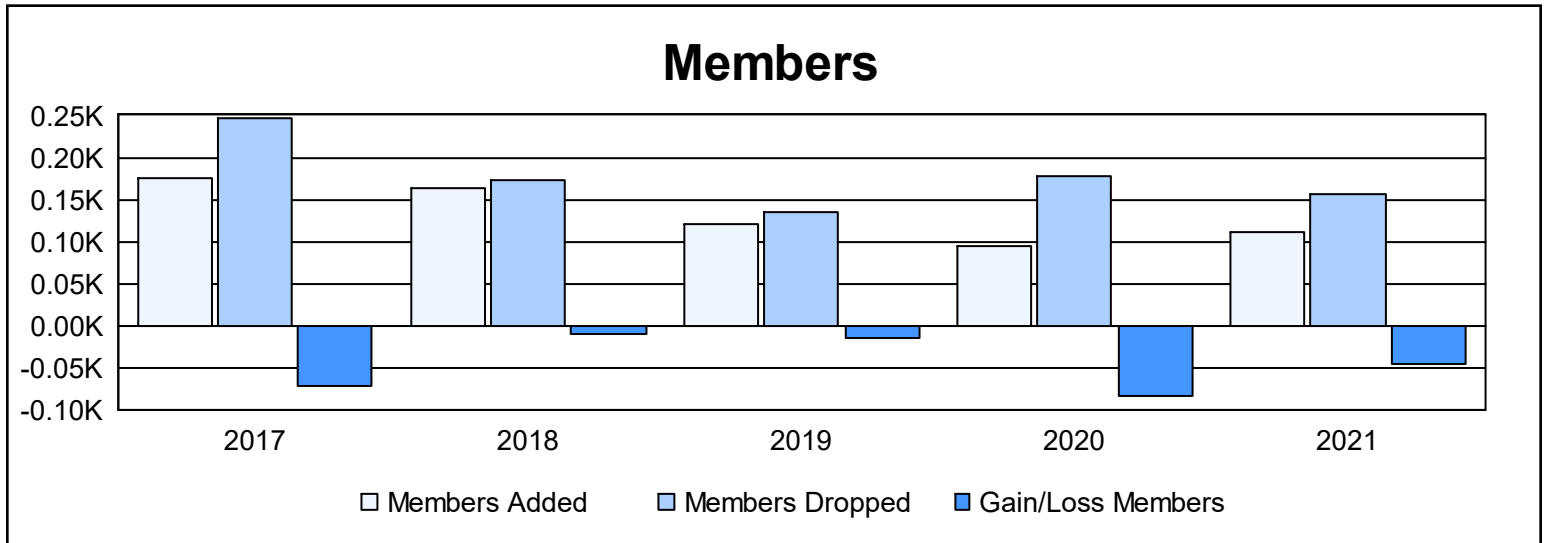

Year	New Clubs	Dropped Clubs	Gain/ Loss Clubs	New Members	Charter Members	Reinstate Members	Transfer Members	Total Member Added	Total Members Dropped	Gain/ Loss Members
2016-2017	1	0	1	126	29	8	11	174	247	-73
2017-2018	0	0	0	145	3	9	6	163	173	-10
2018-2019	0	0	0	99	2	10	9	120	135	-15
2019-2020	0	1	-1	69	5	7	13	94	178	-84
2020-2021	0	3	-3	96	3	4	8	111	157	-46
<b>Average</b>	<b>0</b>	<b>1</b>	<b>-1</b>	<b>107</b>	<b>8</b>	<b>8</b>	<b>9</b>	<b>132</b>	<b>178</b>	<b>-46</b>

### Membership Composition June 2021 Cumulative