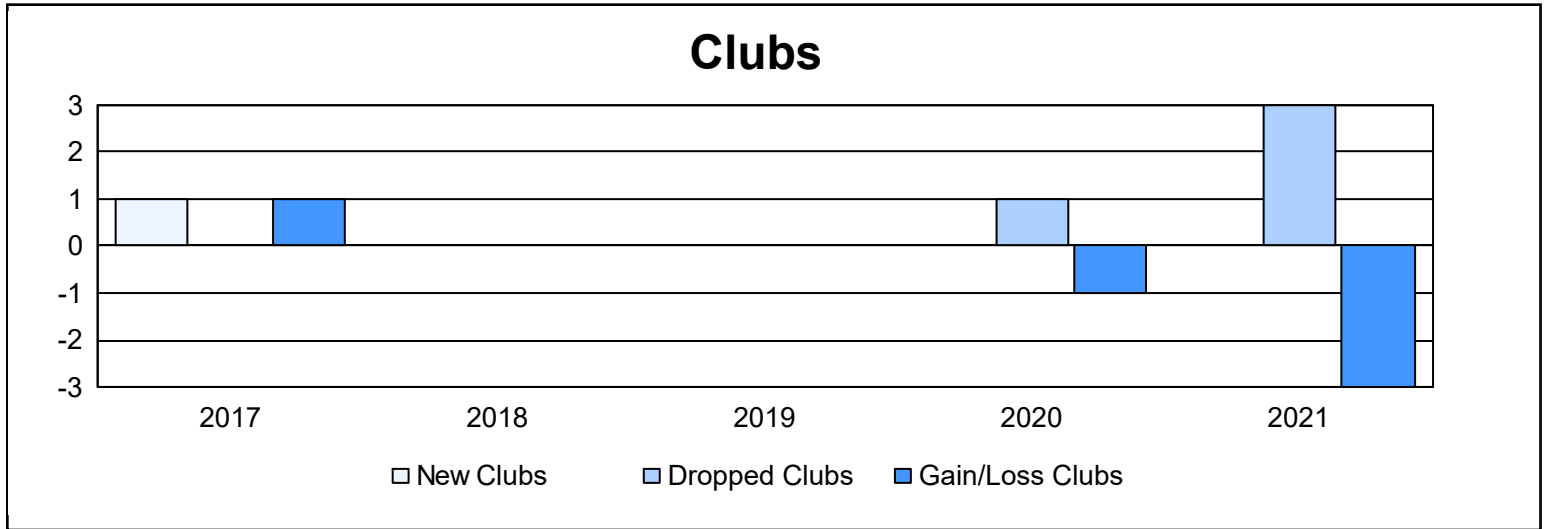

Year	New Clubs	Dropped Clubs	Gain/ Loss Clubs	New Members	Charter Members	Reinstate Members	Transfer Members	Total Member Added	Total Members Dropped	Gain/ Loss Members
2016-2017	1	0	1	126	29	8	11	174	247	-73
2017-2018	0	0	0	145	3	9	6	163	173	-10
2018-2019	0	0	0	99	2	10	9	120	135	-15
2019-2020	0	1	-1	69	5	7	13	94	178	-84
2020-2021	0	3	-3	96	3	4	8	111	157	-46
<b>Average</b>	<b>0</b>	<b>1</b>	<b>-1</b>	<b>107</b>	<b>8</b>	<b>8</b>	<b>9</b>	<b>132</b>	<b>178</b>	<b>-46</b>

### Membership Composition June 2021 Cumulative